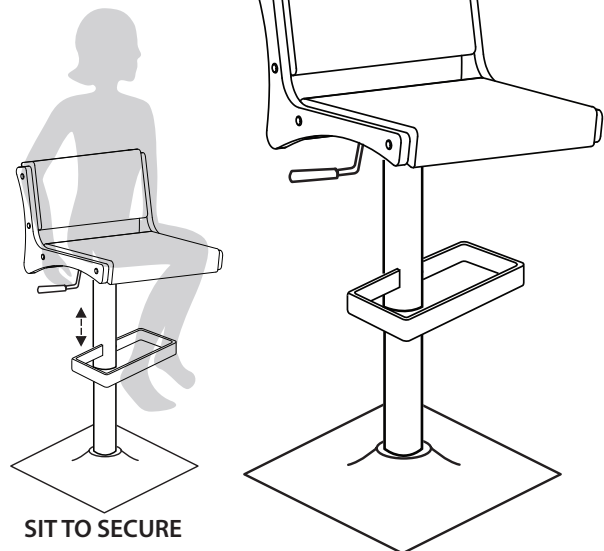

## PARTS

1

2

3

4

Do not over tighten.  
Do not use power tools to assemble.

## WARNING:

- DO NOT STAND ON OR USE THIS STOOL AS A STEP LADDER.
- THIS STOOL IS MEANT TO SEAT ONLY ONE PERSON AT A TIME
- ALL BOLTS, SCREWS, AND KNOBS MUST BE TIGHTLY SECURED, AND SHOULD BE CHECKED AT LEAST EVERY 4 MONTHS.
- IF PARTS ARE MISSING, BROKEN, DAMAGED OR WORN, THEN STOP USING THE PRODUCT UNTIL REPAIRS ARE MADE USING FACTORY AUTHORIZED PARTS.