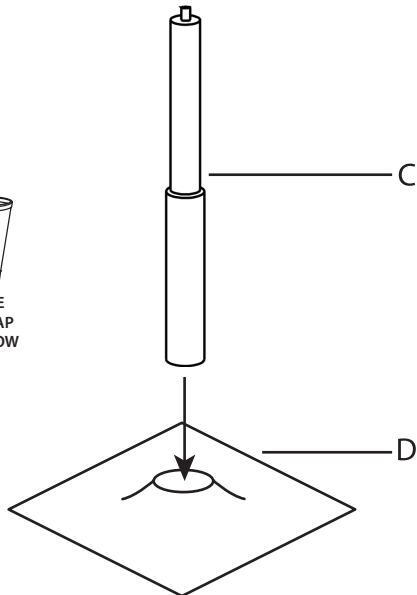

# Eclair Bar Stool

Part # BS-ECLAIR XX

17-0627

## PARTS

1

2

3

4

Do not over tighten.  
Do not use power tools to assemble.