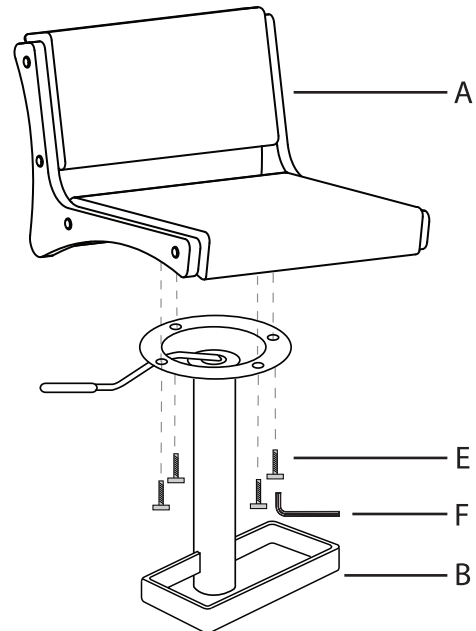

# Eclair Bar Stool

Part # BS-ECLAIR XX

17-0627

## PARTS

1

2

3

4

Do not over tighten.  
Do not use power tools to assemble.

## WARNING:

- DO NOT STAND ON OR USE THIS STOOL AS A STEP LADDER.
- THIS STOOL IS MEANT TO SEAT ONLY ONE PERSON AT A TIME
- ALL BOLTS, SCREWS, AND KNOBS MUST BE TIGHTLY SECURED, AND SHOULD BE CHECKED AT LEAST EVERY 4 MONTHS.
- IF PARTS ARE MISSING, BROKEN, DAMAGED OR WORN, THEN STOP USING THE PRODUCT UNTIL REPAIRS ARE MADE USING FACTORY AUTHORIZED PARTS.