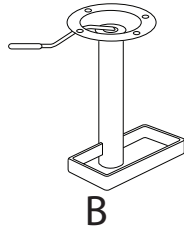

# Eclair Bar Stool

Part # BS-ECLAIR XX

17-0627

## PARTS

1

2

3

4

Do not over tighten.  
Do not use power tools to assemble.